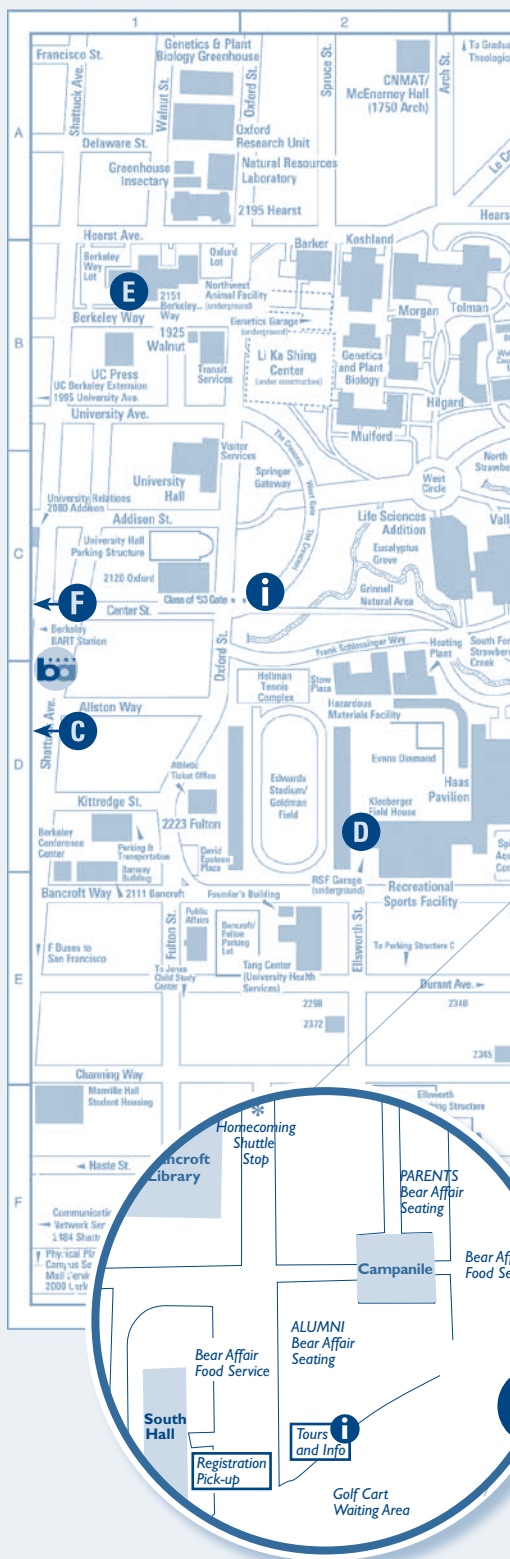

CAMPUS MAP

Map Index

(Only major buildings or those hosting Homecoming events are listed.)

- | | |
|--------------------------------------|--|
| Alumni House, D-3 | Latimer Hall, C-6 |
| Bancroft Hotel, E-6 | Law School (Boalt), D-6 |
| Bancroft Library, C-4 | Lawrence Hall of Science, C-7 |
| Barrows Hall, D-5 | Le Conte Hall, C-5 |
| BART Station, C-1 | Lewis Hall, C-6 |
| Berkeley Art Museum, E-5 | Li Ka Shing, B2 |
| Biosciences Library (VLSB), C-3 | Library, C-4 |
| Binge Hall, C-5 | Martin Luther King Jr. Student Union, D-4 |
| Boalt Hall, D-6 | Maxwell Family Field, C-7 |
| Botanical Garden, C-7 | Mining Circle, B-5 |
| California Hall, C-4 | Minor Hall, D-6 |
| California Memorial Stadium, D-7 | Moffitt Library, C-3 |
| Campanile Tower), C-5 | North Gate, B-4 |
| César E. Chavez Student Center, D-4 | Pauley Ballroom, D-4 |
| Class of '54 North Gate, B-4 | Recreational Sports Facility, D-2 |
| Doe (Main) Library, C-4 | Sather Gate, D-4 |
| Durant Hall, C-4 | Sather Tower (Campanile), C-5 |
| Dwinelle Hall, D-4 | Senior Hall, C-6 |
| East Gate, B-6 | Sibley Auditorium (inside Bechtel), B-4 |
| Eshleman Hall, D-4 | South Hall, C-5 |
| Evans Hall, B-5 | Sproul Hall, D-4 |
| Faculty Club, C-6 | Sproul Plaza, D-4 |
| Faculty Glade, C-5 | Stanley Hall, B-6 |
| Giannini Hall, B-3 | Stephens Hall, D-5 |
| Gilman Hall, C-6 | Student Union (MLK), D-4 |
| Goldman School of Public Policy, A-5 | Sutardja Dai Hall, B-5 |
| Haas Pavilion, D-3 | Tan Hall, B-5 |
| Haas School of Business, C-6 | Tolman Hall, B-3 |
| Haviland Hall, B-3 | Unit 3, Café3, E-3 |
| Hearst Greek Theatre, B-6 | University House, B-3 |
| Hearst Gymnasium, D-5 | Valley Life Sciences Bldg., C-3 |
| Hearst Memorial Mining Bldg., B-5 | Visitor Info Center (University Hall), B-2 |
| Hearst Museum of Anthropology, D-6 | Wellman Hall, B-3 |
| Hertz Hall, D-5 | West Entrance, C-2 |
| Homecoming Headquarters, C-5 | Wheeler Hall, C-4 |
| International House, E-7 | Women's Faculty Club, C-6 |
| Koshland Hall, B-2 | Wurster Hall, D-6 |
| Kroeber Hall, D-6 | Zellerbach Hall, D-3 |