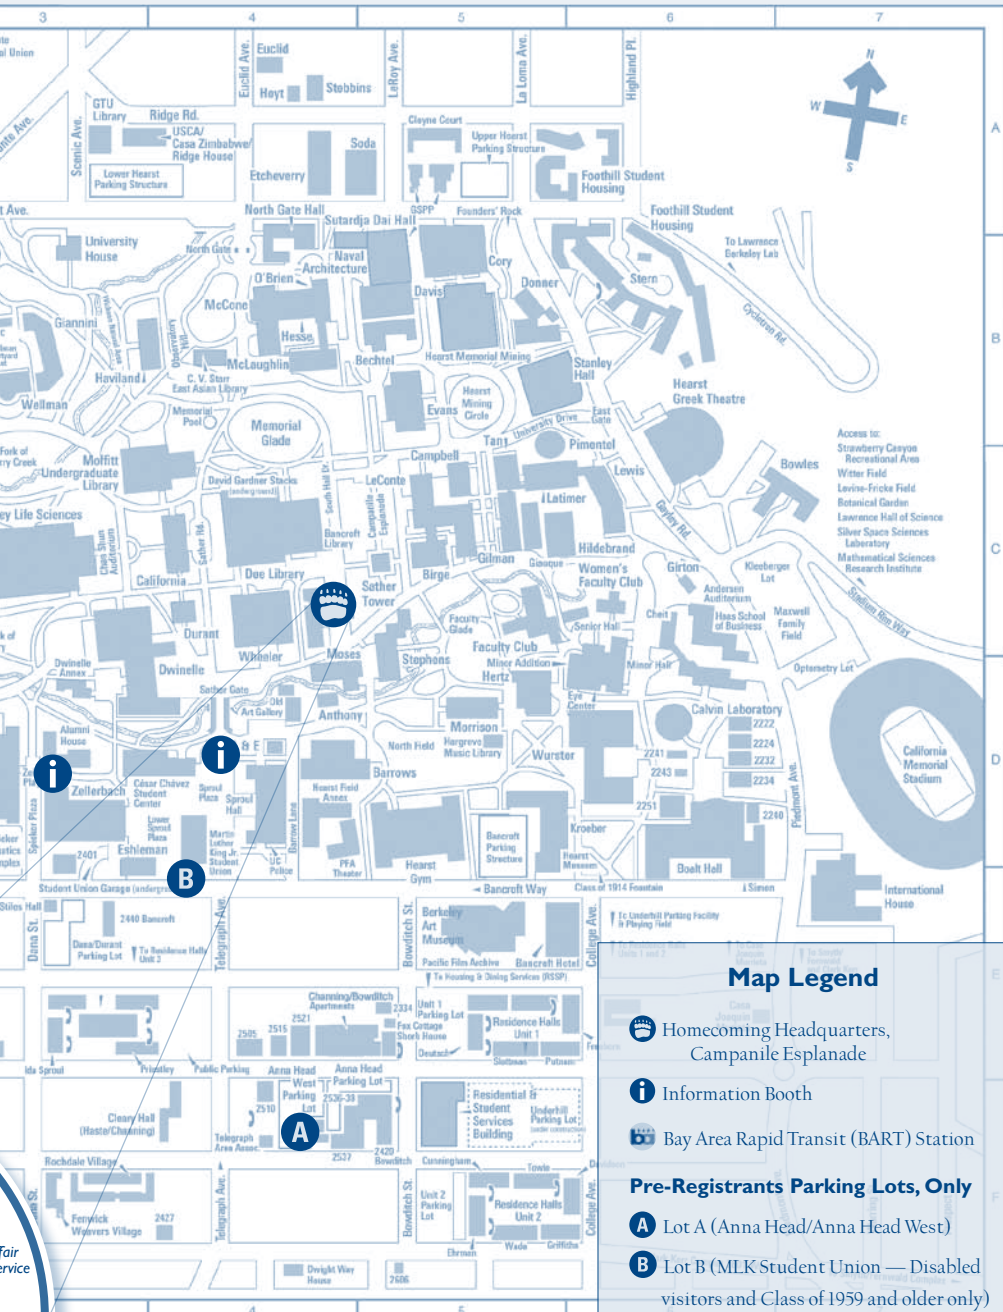

Map Legend

-  Homecoming Headquarters, Campanile Esplanade
-  Information Booth
-  Bay Area Rapid Transit (BART) Station

Pre-Registrants Parking Lots, Only

-  Lot A (Anna Head/Anna Head West)
-  Lot B (MLK Student Union — Disabled visitors and Class of 1959 and older only)
-  Lot C (Allston Way — Clearance 6'2")
-  Lot D (Recreational Sports Facility)
-  Lot E (Berkeley Way Lot)
-  Lot F (Center Street Lot)